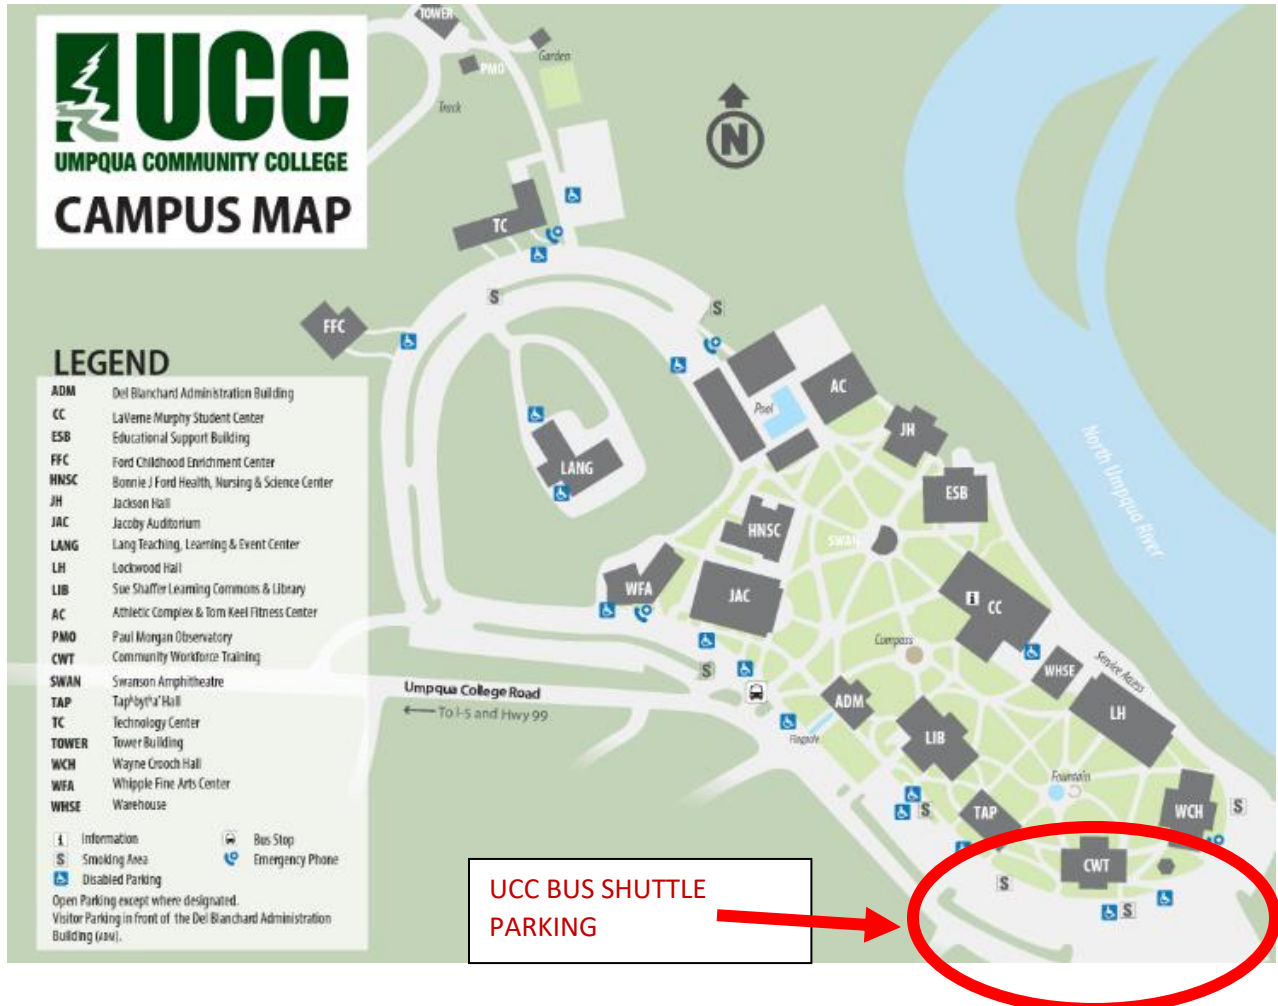

FREE Shuttle Bus Routes

City of Winston Shuttle Route:

Running from 4:30 pm – 9:30 pm Friday

Running from 8:00 am – 9:30 pm Saturday

Running from 9:00 am -3:30 Pm Sunday

- CITY HALL – Parking available @ City Hall/Banner Bank
- River Bend Park – Parking available @ Winston Middle School
- Community Park – Parking available @ Community Center & Community Park
- ADDITIONAL PARKING: First Student Parking Lot: Address 3633 old hwy 99 s. (1.5 miles from Winston)

Roseburg Parking & Shuttle Route:

Running from 4:30 pm – 9:30 pm Friday

Running from 8:00 am – 11:00 am & 4 pm – 9:30 pm Saturday

Running from 9:00 am – 3:30 pm Sunday

- Roseburg High School – SATURDAY & SUNDAY ONLY
- Old Safeway Parking lot (408 SE Rose, Roseburg) Friday, Saturday, Sunday

UCC Parking & Shuttle Route:

Running from 4:30 pm – 9:30 pm Friday

Running from 8:00 am – 11:00 am & 4 pm – 9:30 pm Saturday

Running from 9:00 am – 3:30 pm Sunday

There will be one shuttle running from City Hall to Roseburg/UCC parking lots from 11 am – 4 pm for anyone who is wanting to return to their car.

Taxi Service Available:

Day & Night Taxi: Winston to Roseburg cost \$29 – Phone: 541-670-8285